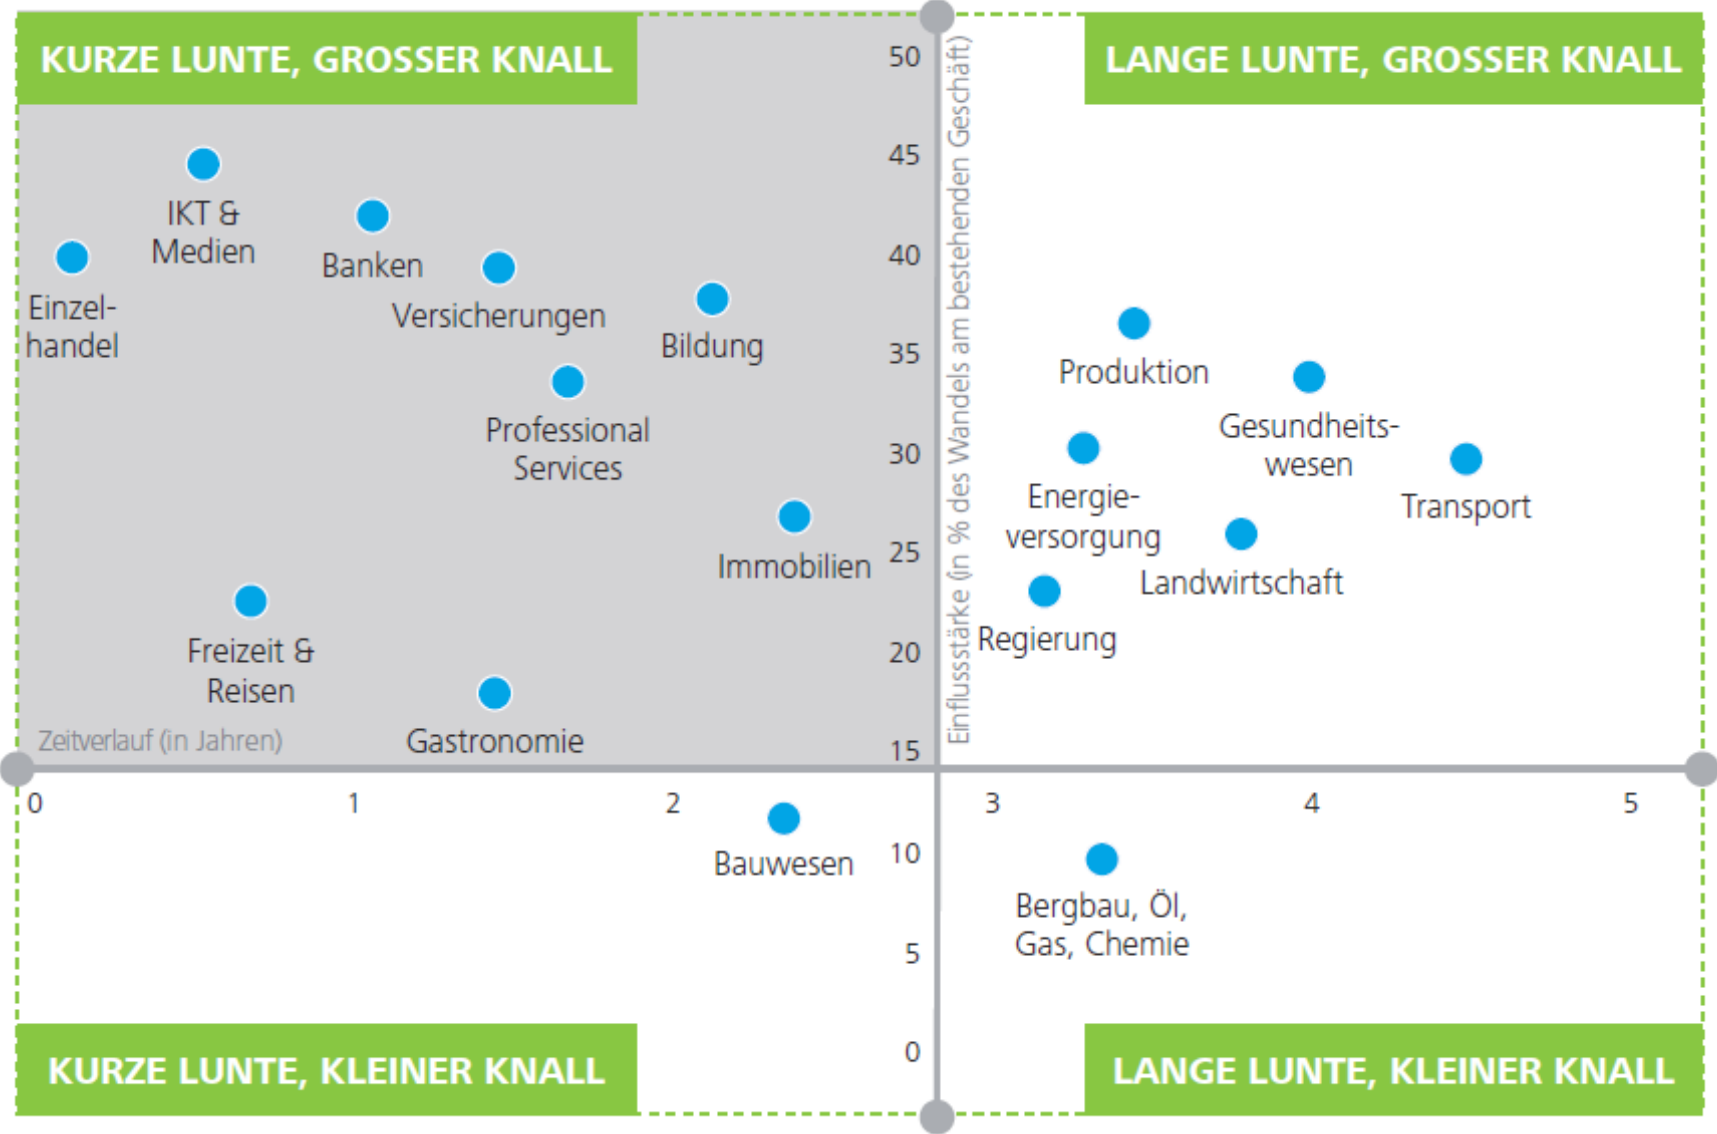

JOHNNIE WALKER

DISTILLED, BLENDED & BOTTLED IN SCOTLAND  
JOHN WALKER & SONS  
ESTABLISHED KILMARNOCK 1820  
5 LOCHSIDE WAY, EDINBURGH  
EH12 9DT SCOTLAND  
WWW.JOHNIEWALKER.COM

Plateau will be reached in:

- ▶▶ Less Than 2 Years
- ▶ 2 - 5 Years
- 5 - 10 Years
- More Than 10 Years

Design Refresh By:

# Global disruption map by industry

Quelle: Deloitte Digital/Heads! 2015