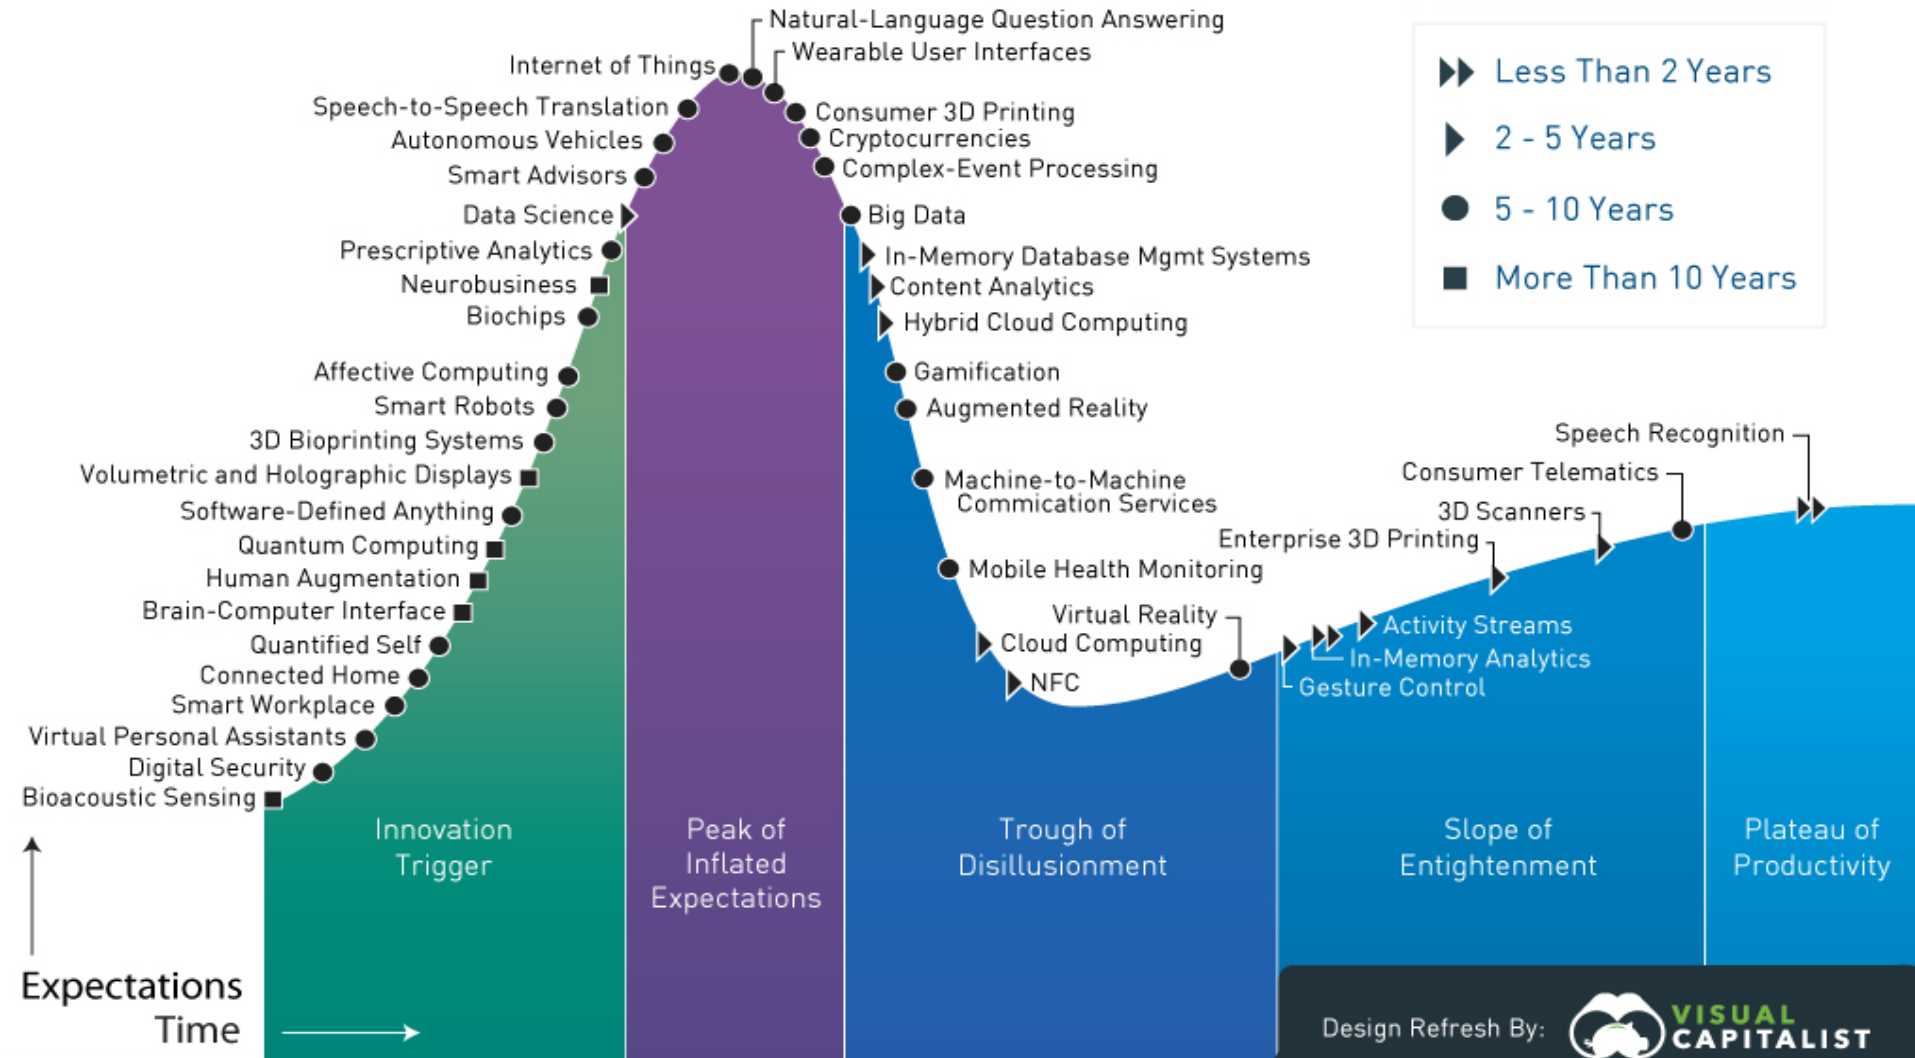

# 2014 GARTNER HYPE CYCLE

Current as of July 2014

What is this?

Hype Cycles offer a snapshot of the relative maturity of technologies, IT methodologies and management disciplines. They highlight overhyped areas, estimate how long technologies and trends will take to reach maturity, and help organizations decide when to adopt.

Plateau will be reached in:

- ▶▶ Less Than 2 Years
- ▶ 2 - 5 Years
- 5 - 10 Years
- More Than 10 Years

Design Refresh By:

## Software

**Lead Expert: Prof. Dr. Volker Gruhn,**  
adesso AG / Universität Duisburg Essen  
u.a. mit Materna, IBM, Deutsche Telekom