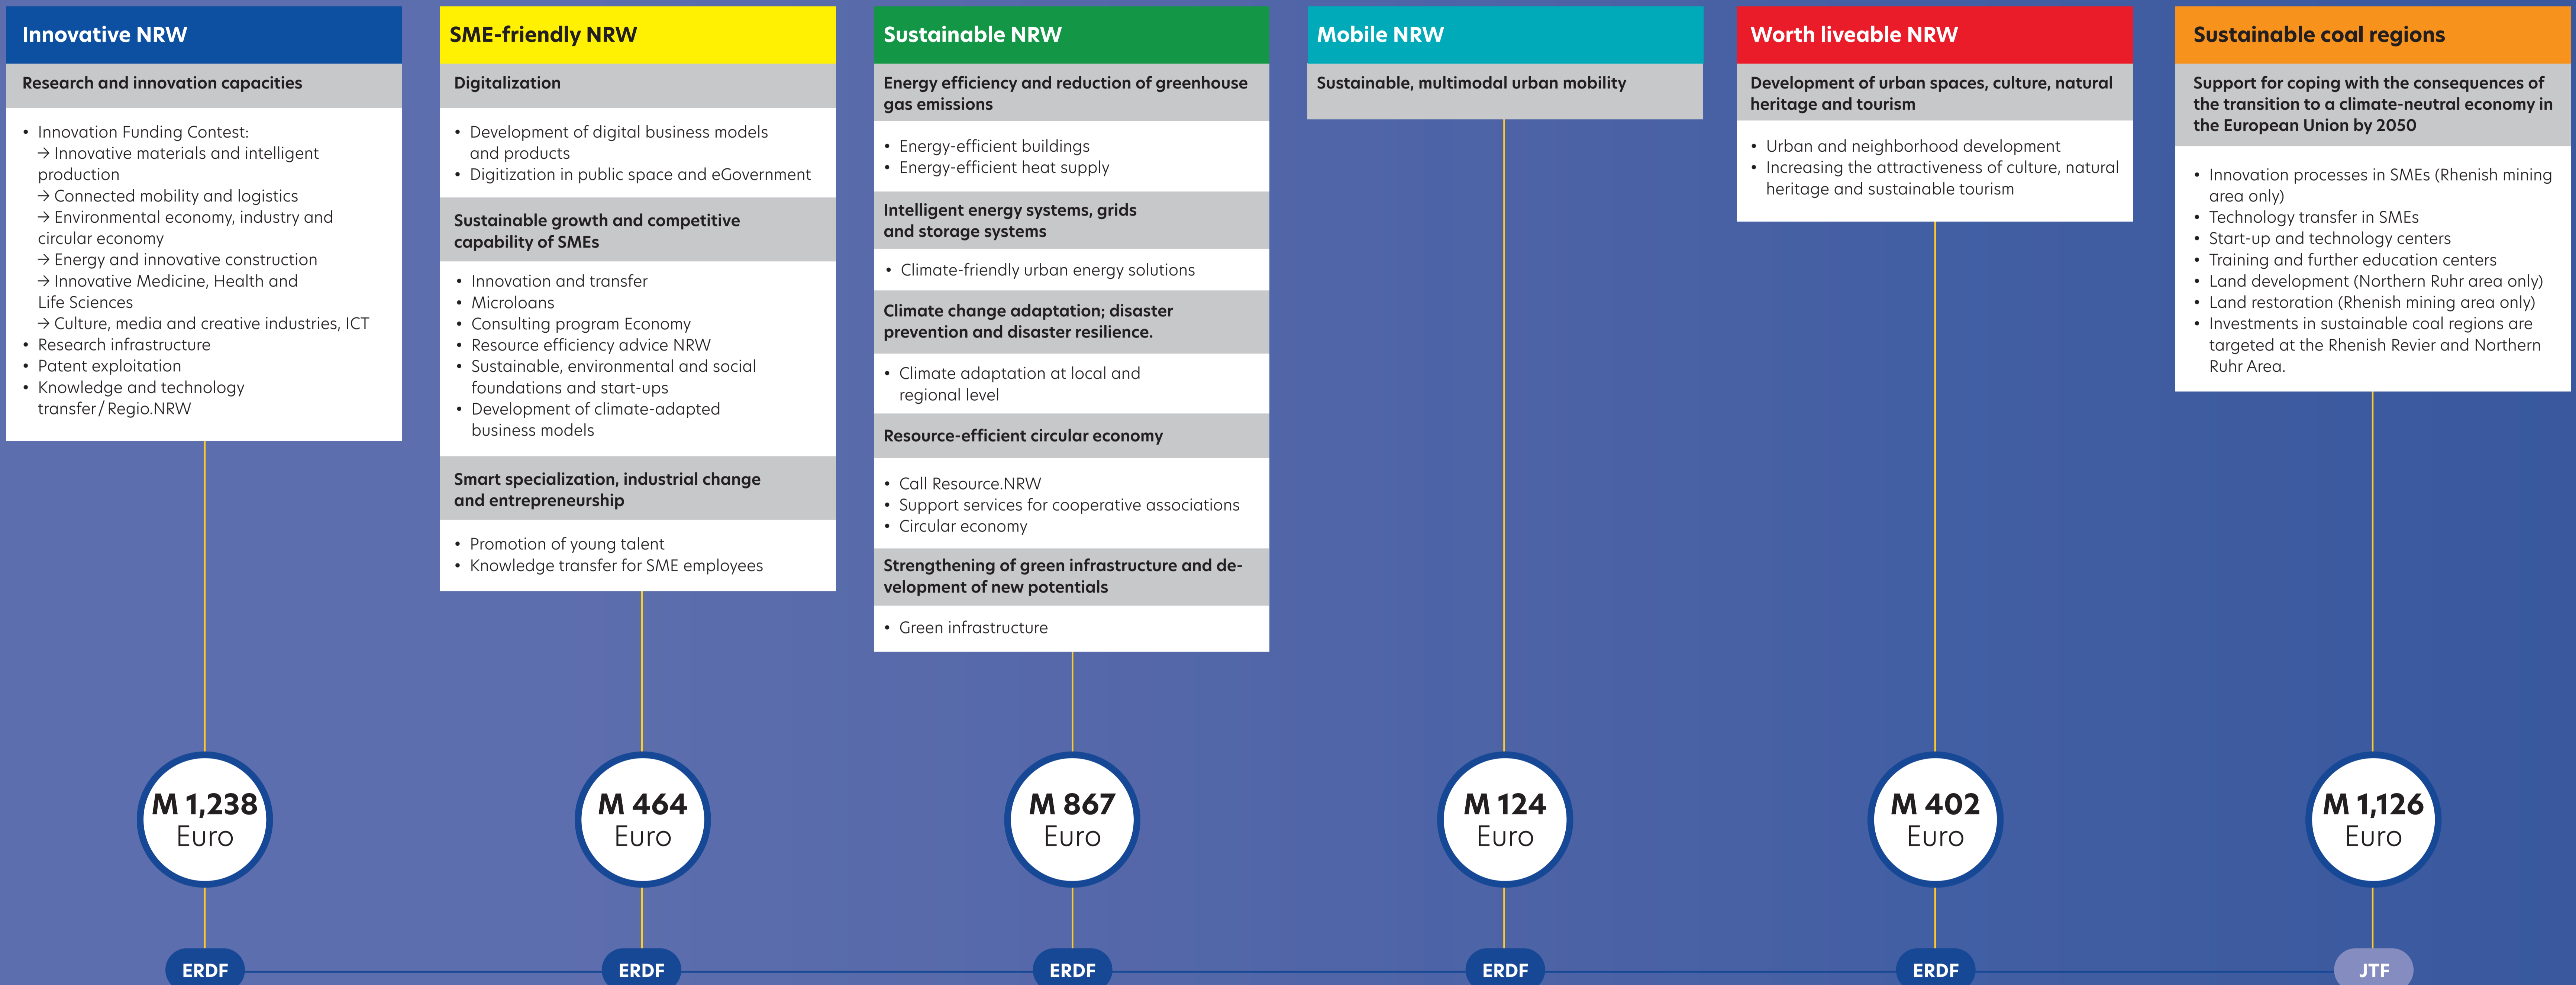

# Actions in the ERDF/JTF program in North Rhine-Westphalia

## Shaping the future – designing transformation

Stand 31.08.2023